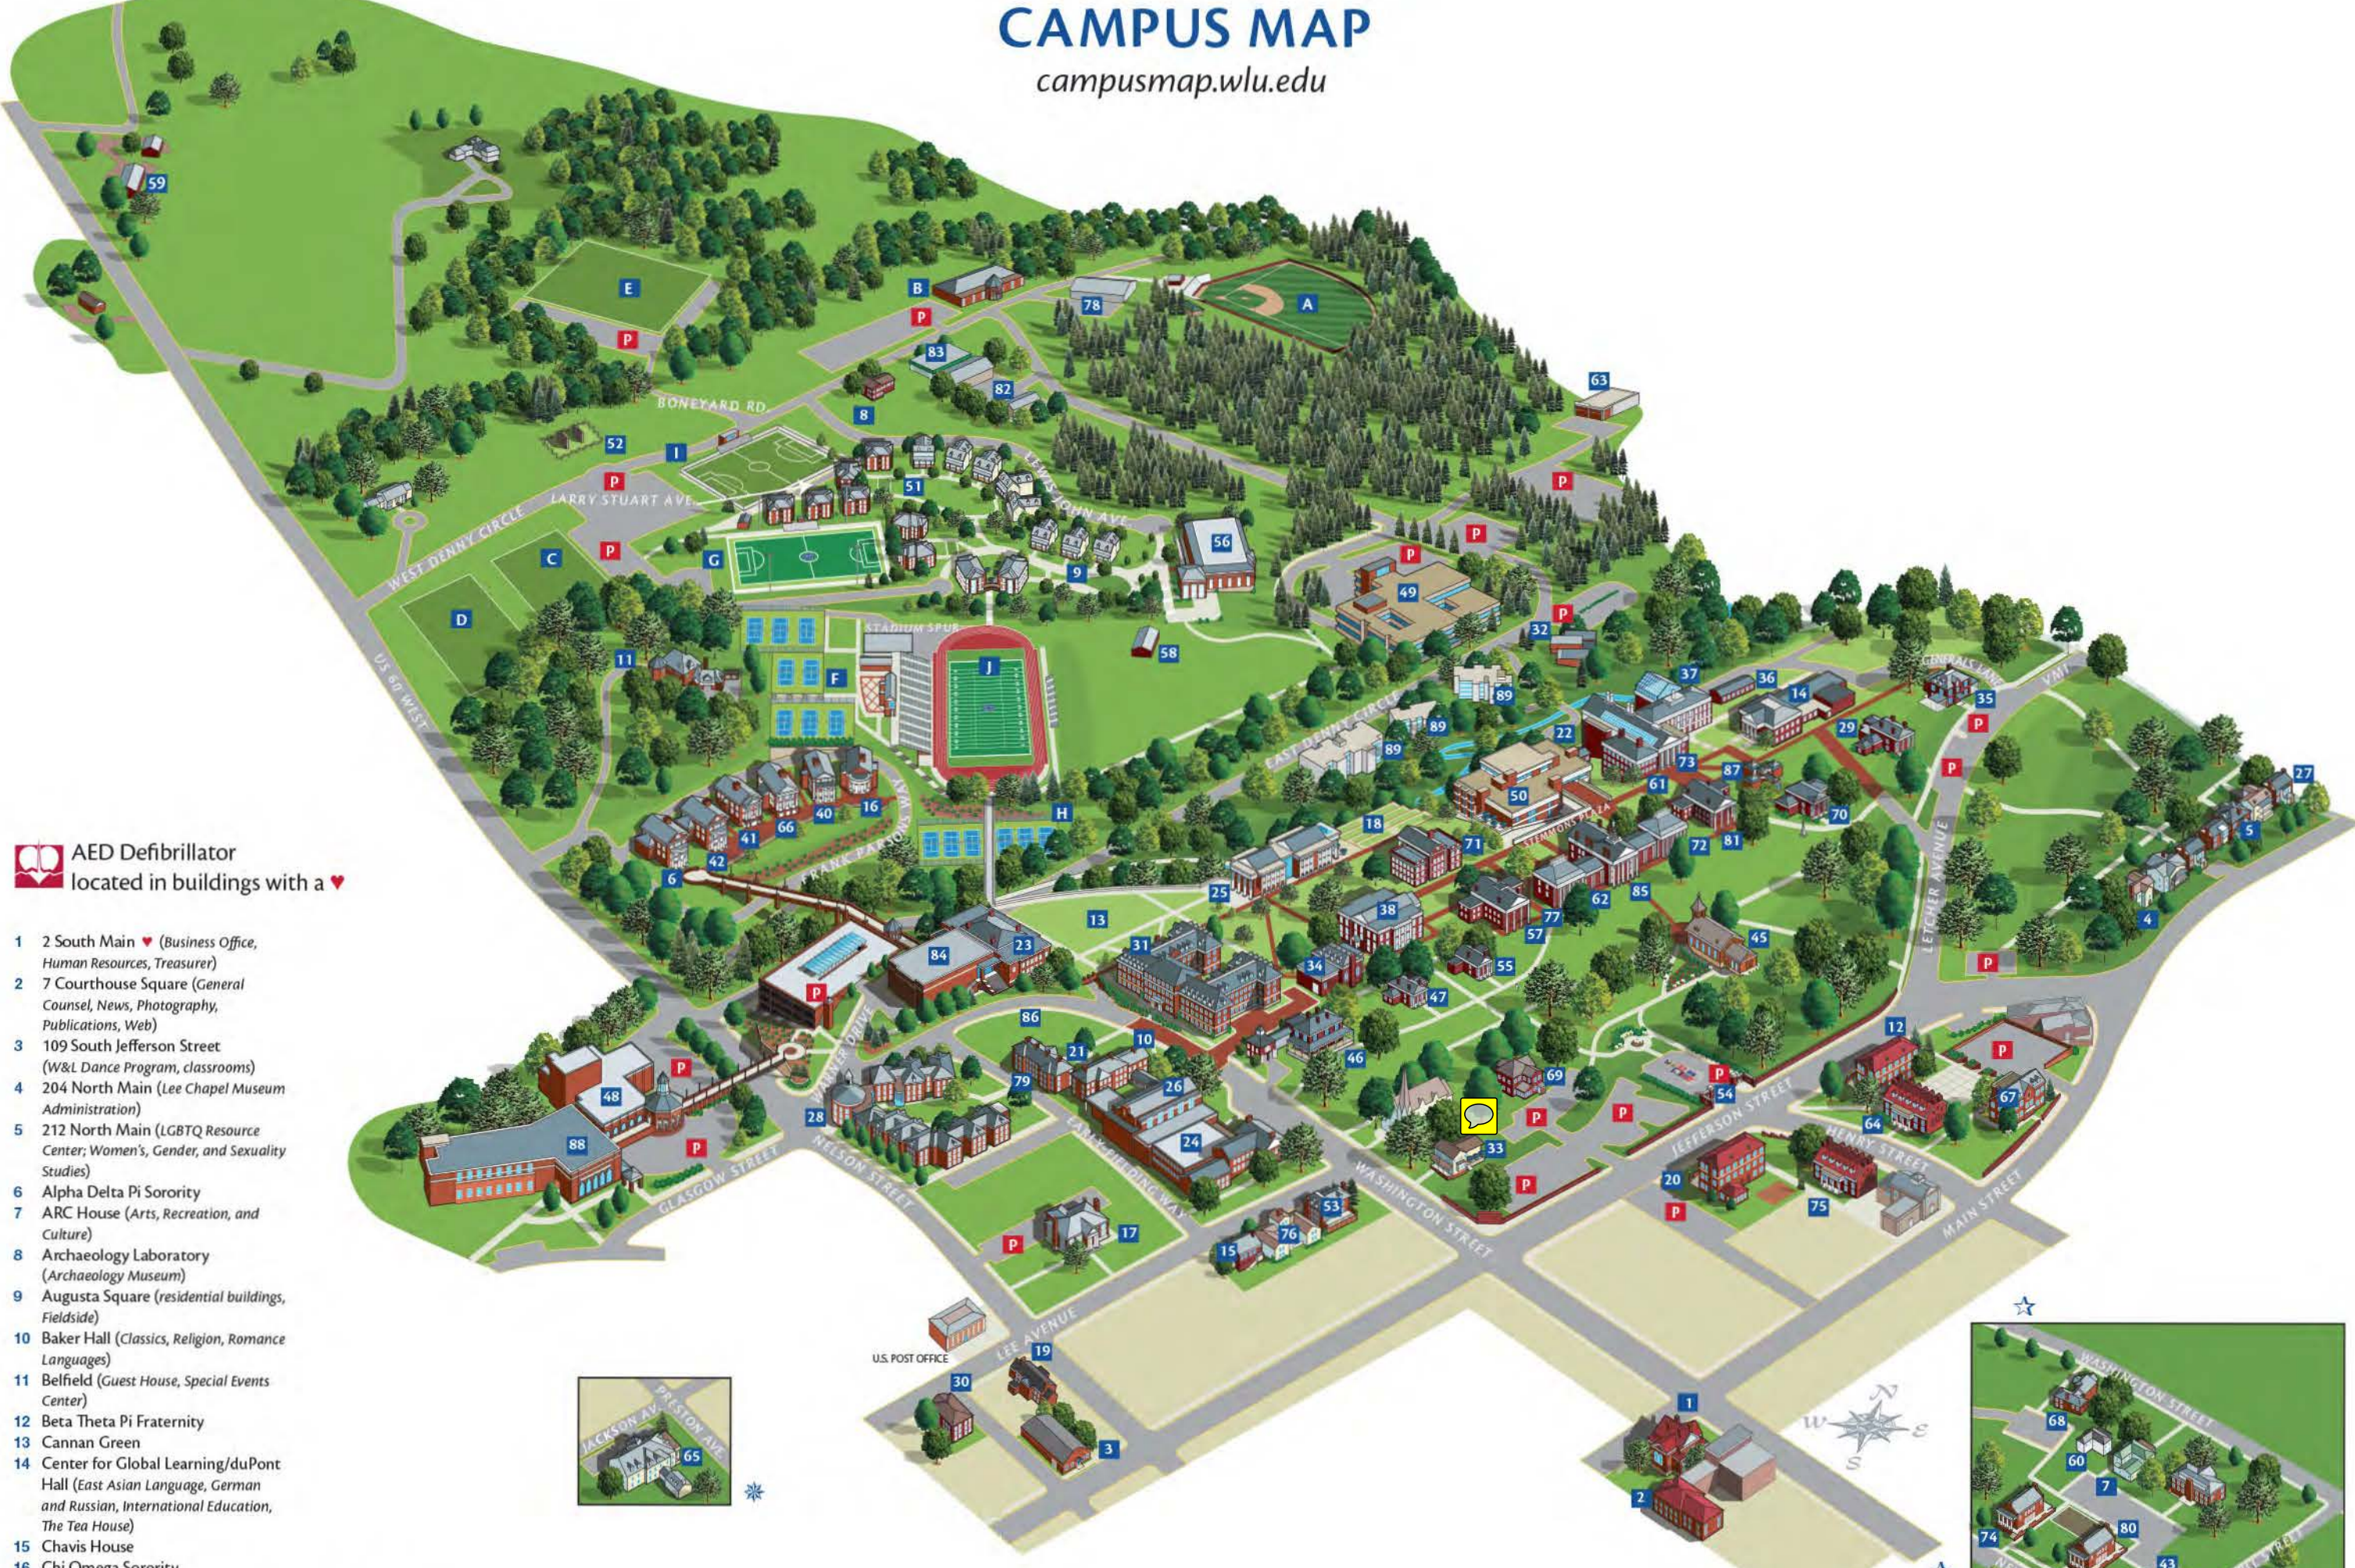

CAMPUS MAP

campusmap.wlu.edu

 AED Defibrillator located in buildings with a ♥

- 1 2 South Main ♥ (Business Office, Human Resources, Treasurer)
- 2 7 Courthouse Square (General Counsel, News, Photography, Publications, Web)
- 3 109 South Jefferson Street (W&L Dance Program, classrooms)
- 4 204 North Main (Lee Chapel Museum Administration)
- 5 212 North Main (LGBTQ Resource Center; Women's, Gender, and Sexuality Studies)
- 6 Alpha Delta Pi Sorority
- 7 ARC House (Arts, Recreation, and Culture)
- 8 Archaeology Laboratory (Archaeology Museum)
- 9 Augusta Square (residential buildings, Fieldside)
- 10 Baker Hall (Classics, Religion, Romance Languages)
- 11 Belfield (Guest House, Special Events Center)
- 12 Beta Theta Pi Fraternity
- 13 Cannan Green
- 14 Center for Global Learning/duPont Hall (East Asian Language, German and Russian, International Education, The Tea House)
- 15 Chavis House
- 16 Chi Omega Sorority
- 17 Chi Psi Fraternity
- 18 Cohen Family Amphitheater
- 19 Connolly Center for Entrepreneurship/Hopkins House (faculty offices, classrooms)
- 20 Culinary House
- 21 Davis Hall (ITS [Information Technology Services], Telecommunications)
- 22 Development Building
- 23 Doremus Gymnasium ♥ (Fitness Center, Physical Education, Sports Information)
- 24 Early-Fielding ♥ (Copy Services, Counseling Center, Institutional Effectiveness, Mail Services, Shenandoah, Special Programs, Student Executive Committee, University Registrar)
- 25 Elrod University Commons ♥ (Café 77, Dining Services, Marketplace, Career Development Center, Outing Club Director, Stackhouse Theater, Student Affairs, student organizations offices, University Store, WLUR-FM)