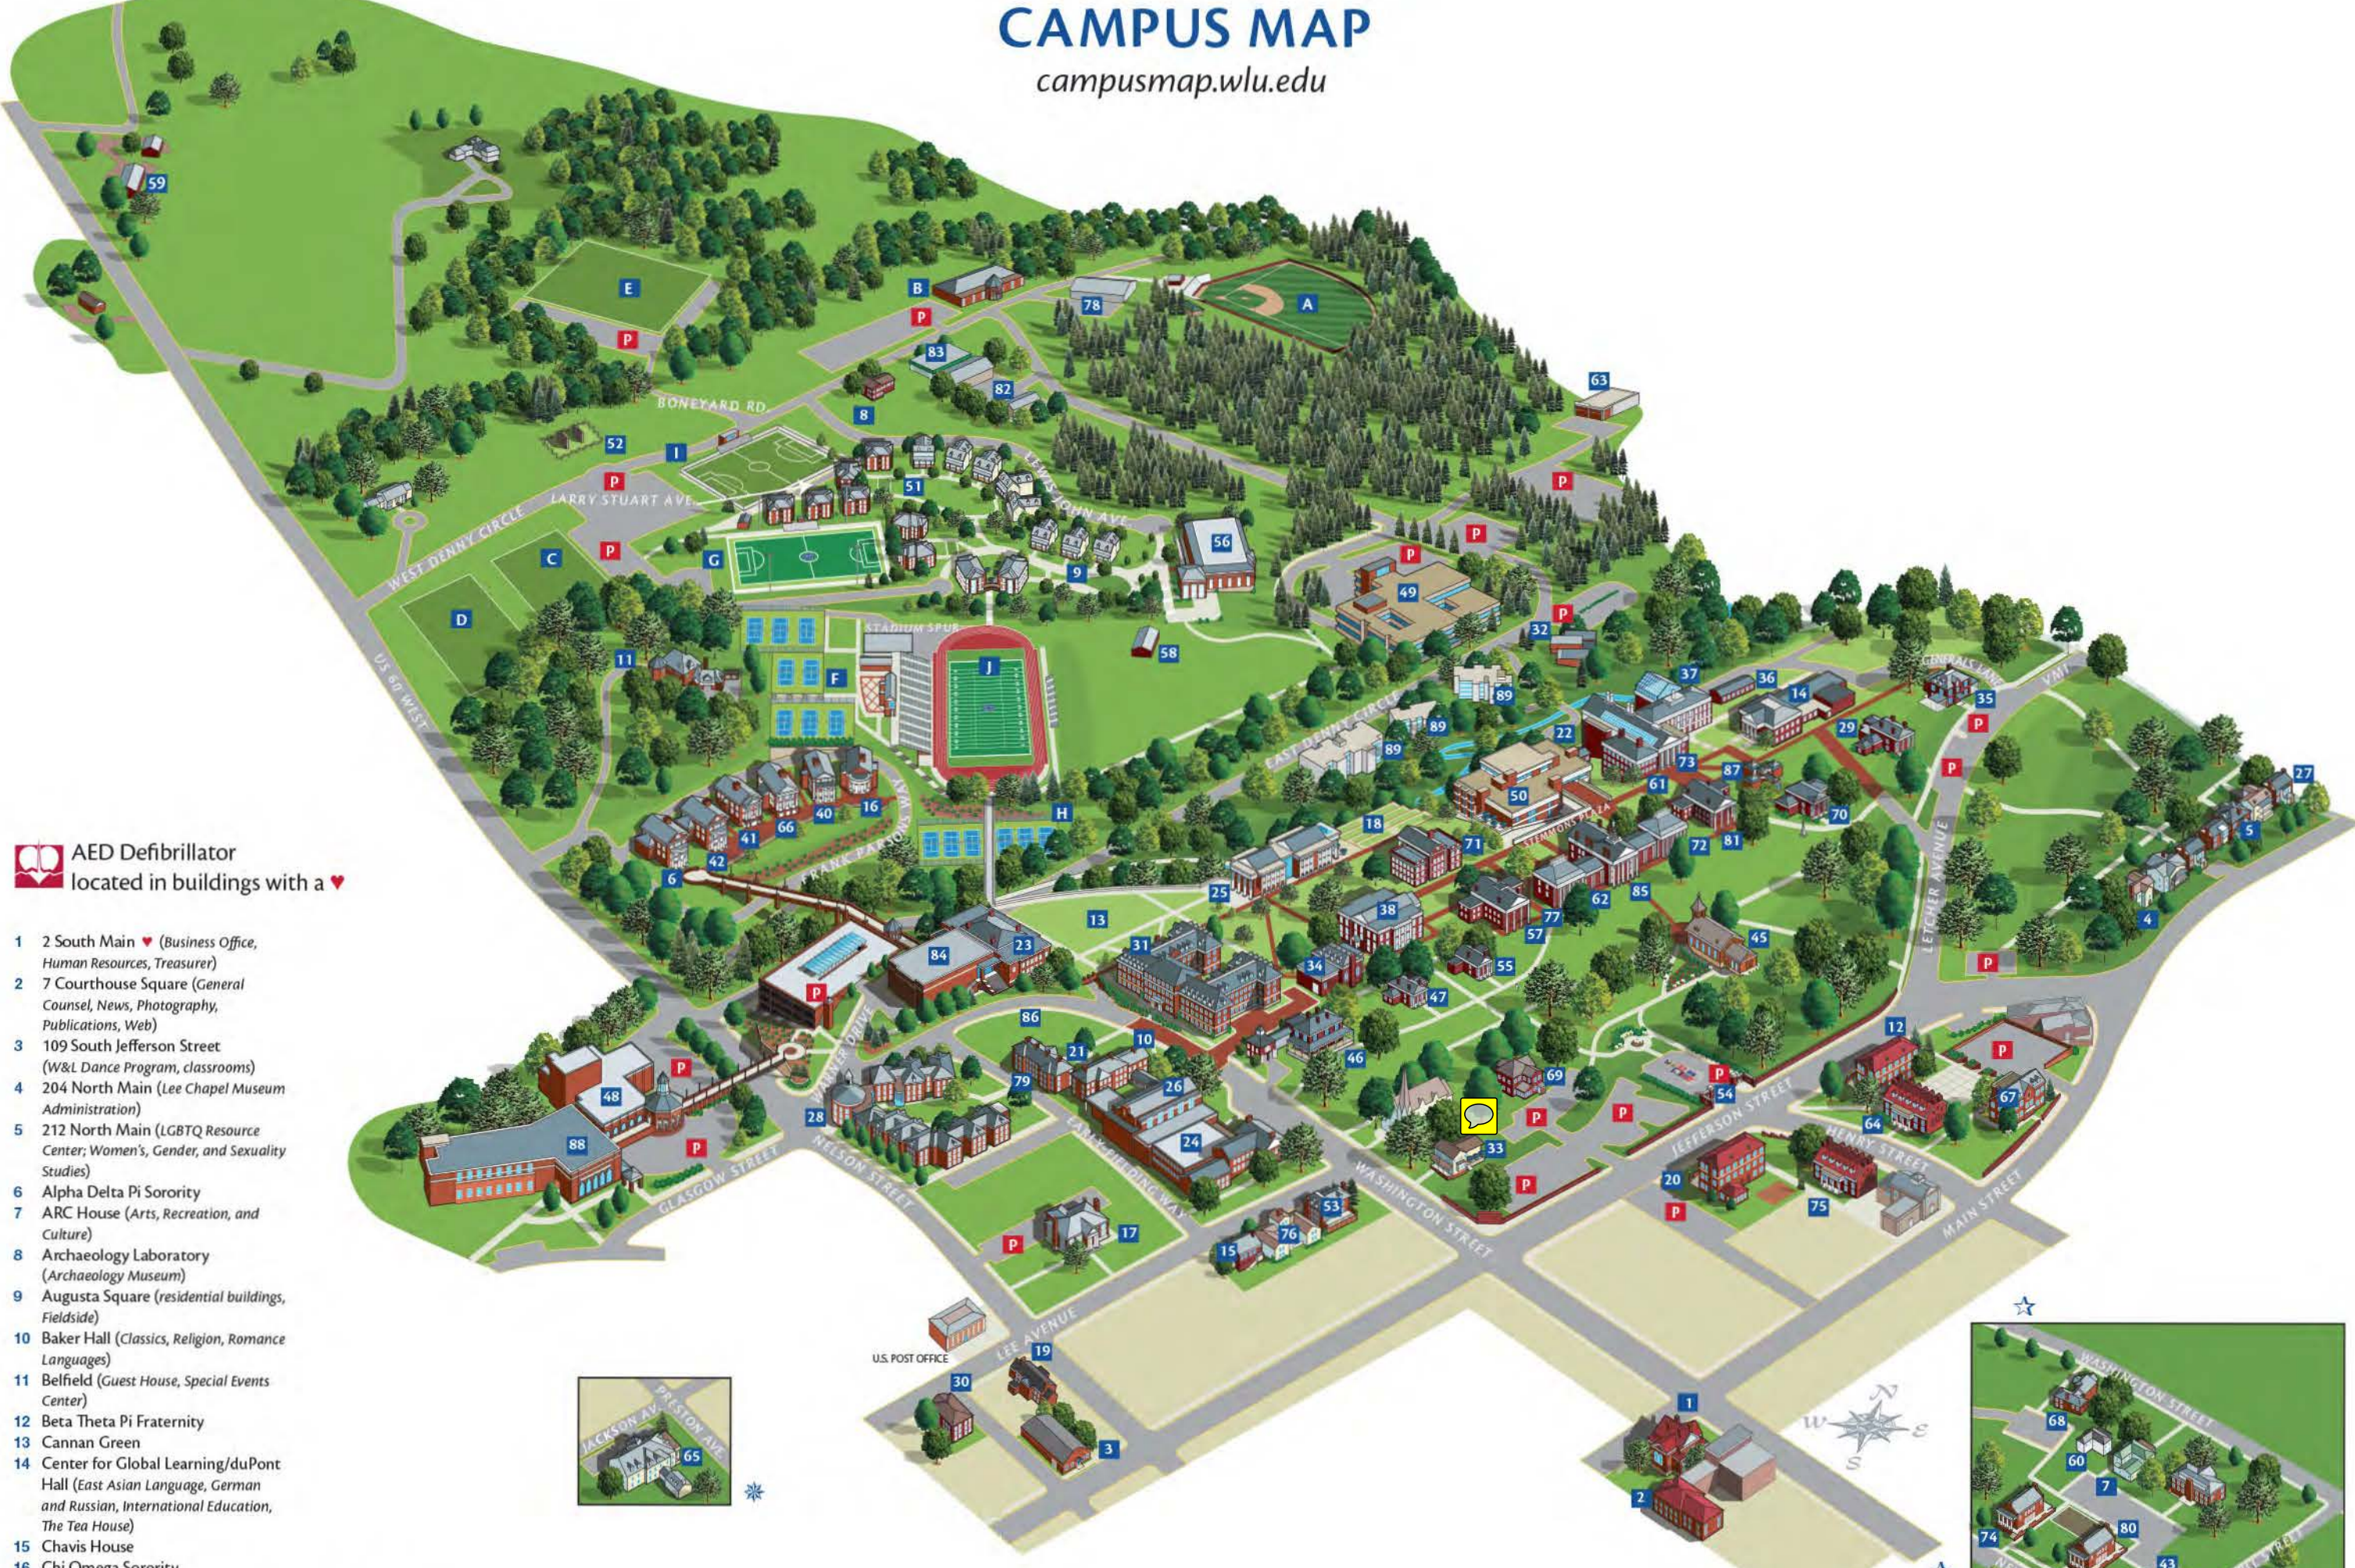

# CAMPUS MAP

campusmap.wlu.edu

 AED Defibrillator located in buildings with a ♥

- 1 2 South Main ♥ (Business Office, Human Resources, Treasurer)
- 2 7 Courthouse Square (General Counsel, News, Photography, Publications, Web)
- 3 109 South Jefferson Street (W&L Dance Program, classrooms)
- 4 204 North Main (Lee Chapel Museum Administration)
- 5 212 North Main (LGBTQ Resource Center; Women's, Gender, and Sexuality Studies)
- 6 Alpha Delta Pi Sorority
- 7 ARC House (Arts, Recreation, and Culture)
- 8 Archaeology Laboratory (Archaeology Museum)
- 9 Augusta Square (residential buildings, Fieldside)
- 10 Baker Hall (Classics, Religion, Romance Languages)
- 11 Belfield (Guest House, Special Events Center)
- 12 Beta Theta Pi Fraternity
- 13 Cannan Green
- 14 Center for Global Learning/duPont Hall (East Asian Language, German and Russian, International Education, The Tea House)
- 15 Chavis House
- 16 Chi Omega Sorority
- 17 Chi Psi Fraternity
- 18 Cohen Family Amphitheater
- 19 Connolly Center for Entrepreneurship/Hopkins House (faculty offices, classrooms)
- 20 Culinary House
- 21 Davis Hall (ITS [Information Technology Services], Telecommunications)
- 22 Development Building
- 23 Doremus Gymnasium ♥ (Fitness Center, Physical Education, Sports Information)
- 24 Early-Fielding ♥ (Copy Services, Counseling Center, Institutional Effectiveness, Mail Services, Shenandoah, Special Programs, Student Executive Committee, University Registrar)
- 25 Elrod University Commons ♥ (Café 77, Dining Services, Marketplace, Career Development Center, Outing Club Director, Stackhouse Theater, Student Affairs, student organizations offices, University Store, WLUR-FM)